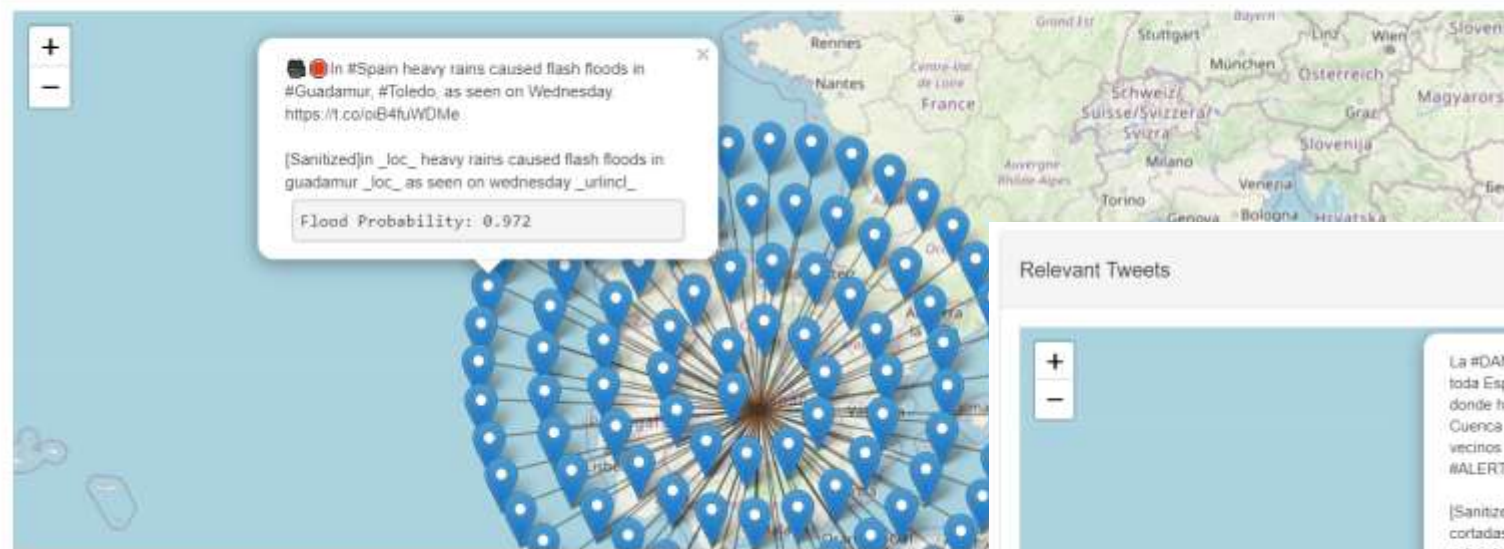

Emergency
Management

SMDRM

What's under the hood...

Relevant Tweets

Relevant Tweets