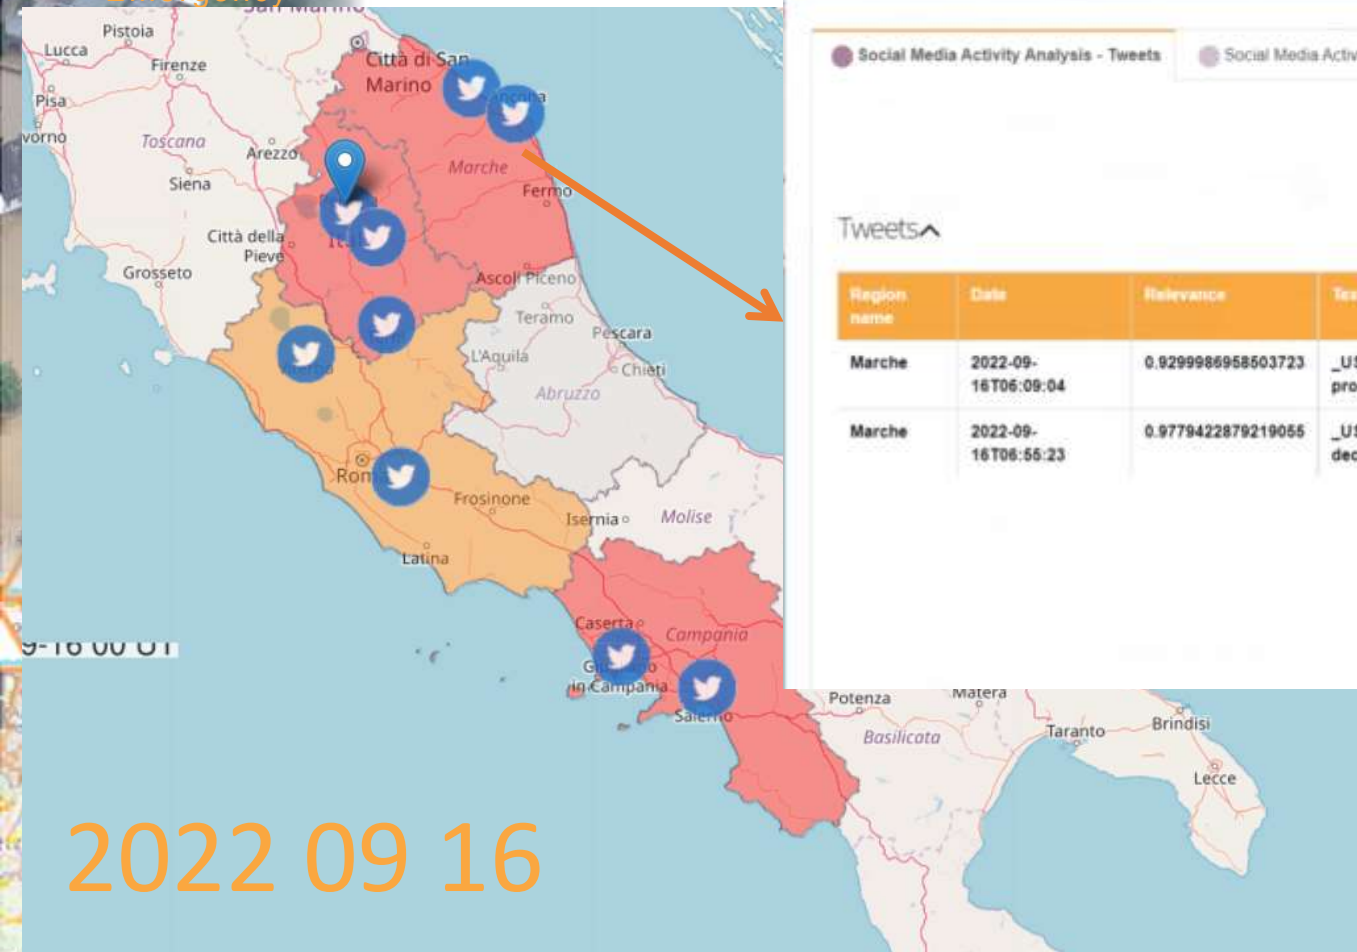

Report an Error

Tweets

Region name	Date	Relevance	Text	Link
Arnsberg	2021-07-16T18:00:01	0.9424404501914978	Streets, homes flooded in Hagen_Priorei as record rainfall wreaks havoc across western Germany MORE:_URL__URL_	go to tweet
Arnsberg	2021-07-16T12:55:44	0.9611276984214783	Cars burried in Hagen, Germany, yesterday with the debris brought by the flooding of the 'Nahma' river Wednesday ni_URL__URL_	go to tweet

← Threa

Cars burried in Hagen, Germany, yesterday with the debris brought by the flooding of the 'Nahma' river Wednesday night: bit.ly/3iilo0F

2:55 PM · Jul 16, 2021 · Twitter Web App

SMDRM

Emergency

Feature Info

Social Media Activity Analysis - Tweets

Social Media Activity Analysis

Report an Error

Tweets

Region name	Date	Relevance	Text	Link
Marche	2022-09-16T06:09:04	0.9299986958503723	_USER_: _URL_ULTIMORA_URL_ Esondato il fiume Misa a Senigallia. Situazione critica nelle Marche investite da una vera e propria alluvione. Diver_URL_	go to tweet
Marche	2022-09-16T06:55:23	0.9779422879219055	_USER_: Senigallia La mia regione colpita da un terribile nubifragio con esondazione disastrosa di un fiume Sei persone decedute h_URL_	go to tweet