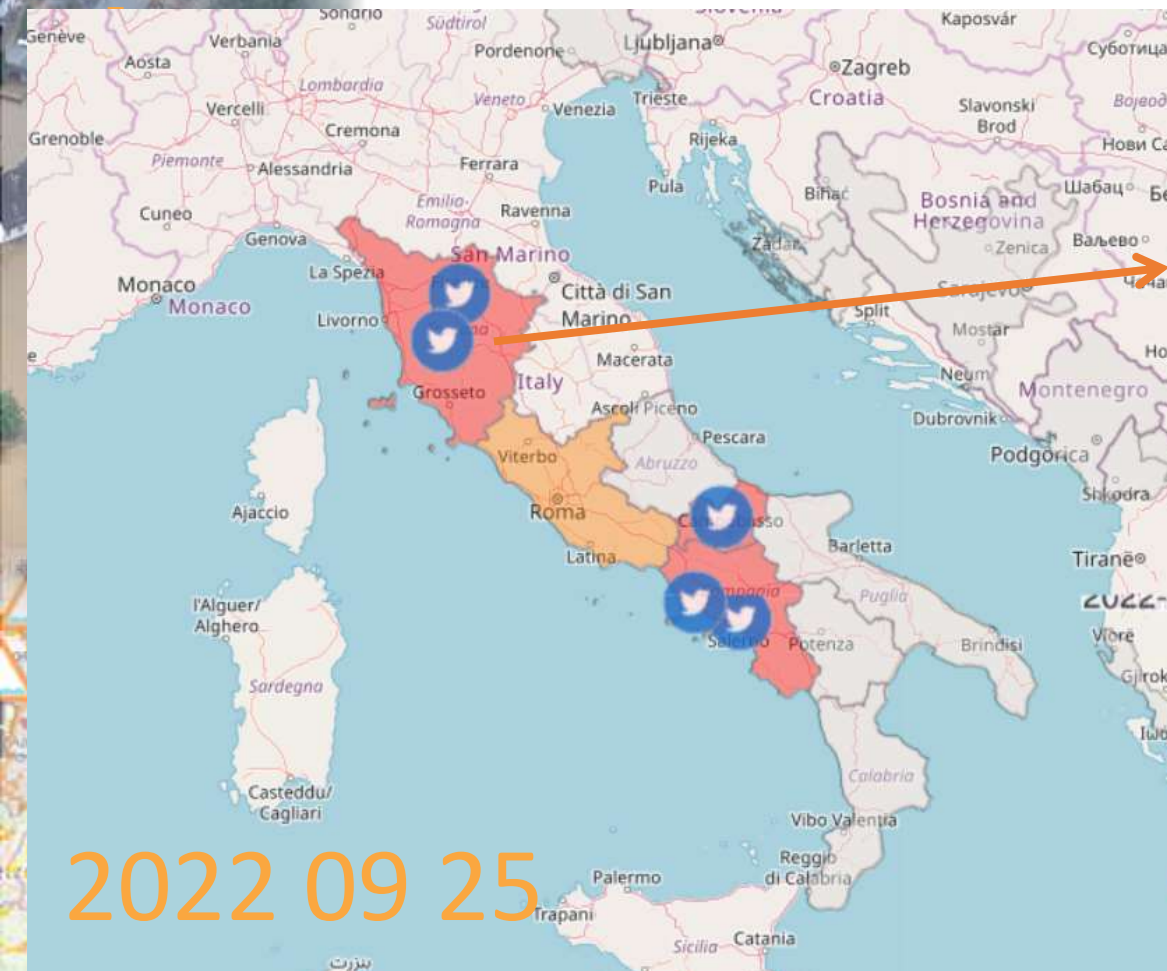

Copernicus Emergency Management Service

Social Media for Disaster Risk Management

17th EFAS ANNUAL MEETING

Valerio Lorini
27 09 2022

SMDRM

2022 09 25

www.efas.eu

Feature Info

Social Media Activity Analysis - Tweets

Social Media Activity Analysis

Report an Error

Tweets

Region name	Date	Reference	Text	Link
Toscana	2022-09-24T12:43:06	0.968915881918861	Maltempo: allerta meteo Toscana passa da giallo ad arancione. Perturbazione prevista sulla regione è in rapido peggioramento. URL_	go to tweet
Toscana	2022-09-25T09:43:43	0.9440947771072388	Maltempo: Toscana pioggia record, auto intrappolate nel fango. Salvate persone in vetture bloccate. Notte di forti t_ URL_	go to tweet

Report an Error

Tweets

Region name	Date	Relevance	Text	Link
Arnsberg	2021-07-16T18:00:01	0.9424404501914978	Streets, homes flooded in Hagen_Priorei as record rainfall wreaks havoc across western Germany MORE:_URL__URL_	go to tweet
Arnsberg	2021-07-16T12:55:44	0.9611276984214783	Cars burried in Hagen, Germany, yesterday with the debris brought by the flooding of the 'Nahma' river Wednesday ni_URL__URL_	go to tweet

← Threa

Cars burried in Hagen, Germany, yesterday with the debris brought by the flooding of the 'Nahma' river Wednesday night: bit.ly/3iilo0F

2:55 PM · Jul 16, 2021 · Twitter Web App

SMDRM

Emergency

Feature Info